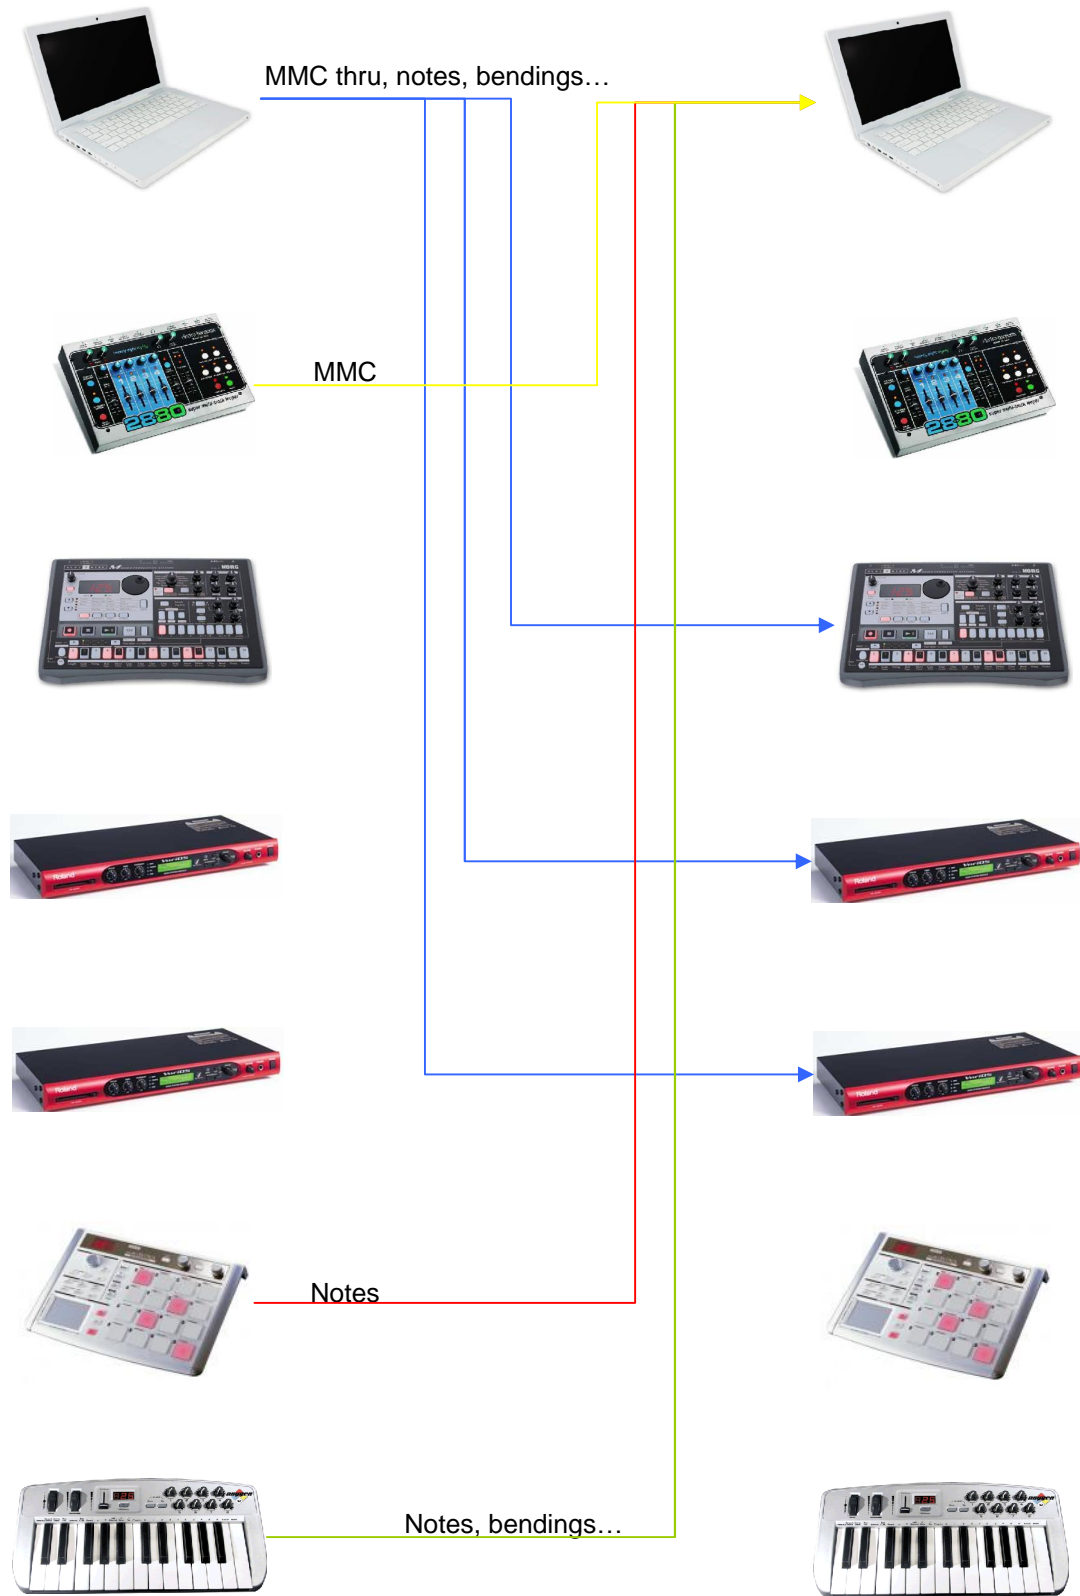

Midi flow for home recording

Obviously you need some midi patch like
MOTU midi timepiece...

...by Mudo...